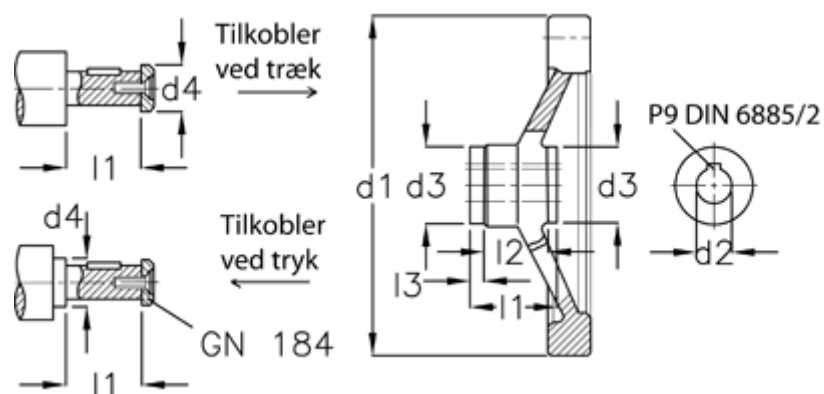

Article number: 20368299

Description: E+G Handwheel
GN 321.4-125-K12-A-ZI

Measures

d1	= 125
d2 H7	= 12
d3	= 28
d4 max	= 17
l1	= 28.5
l2	= 18
l3	= 5